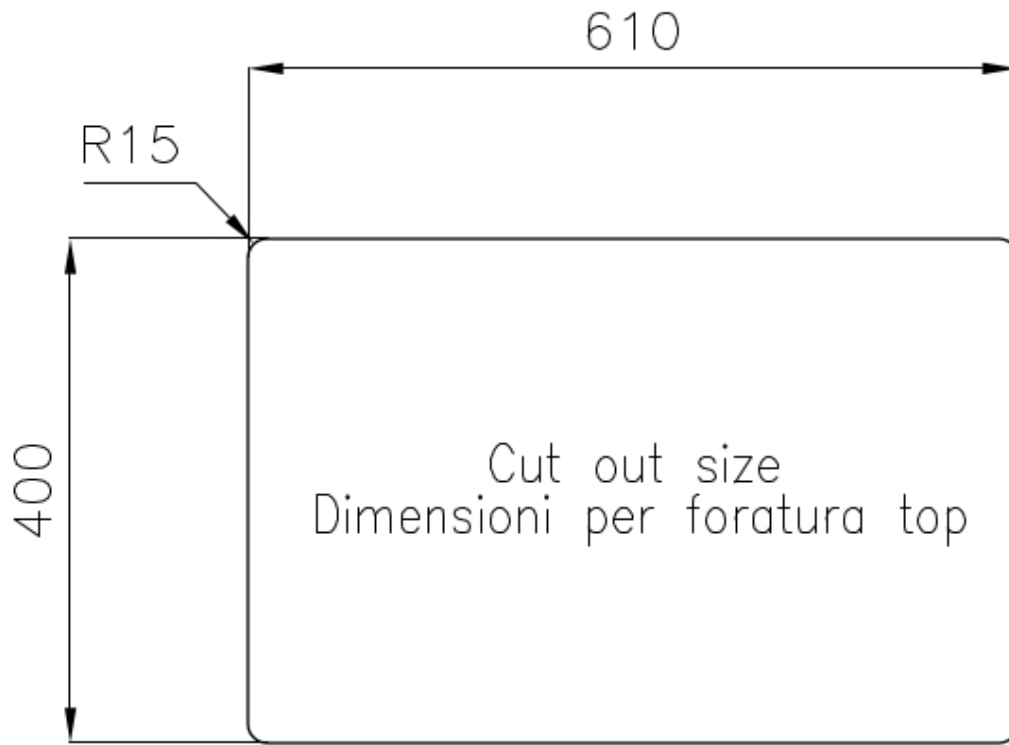

OPTIONAL ACCESSORIES