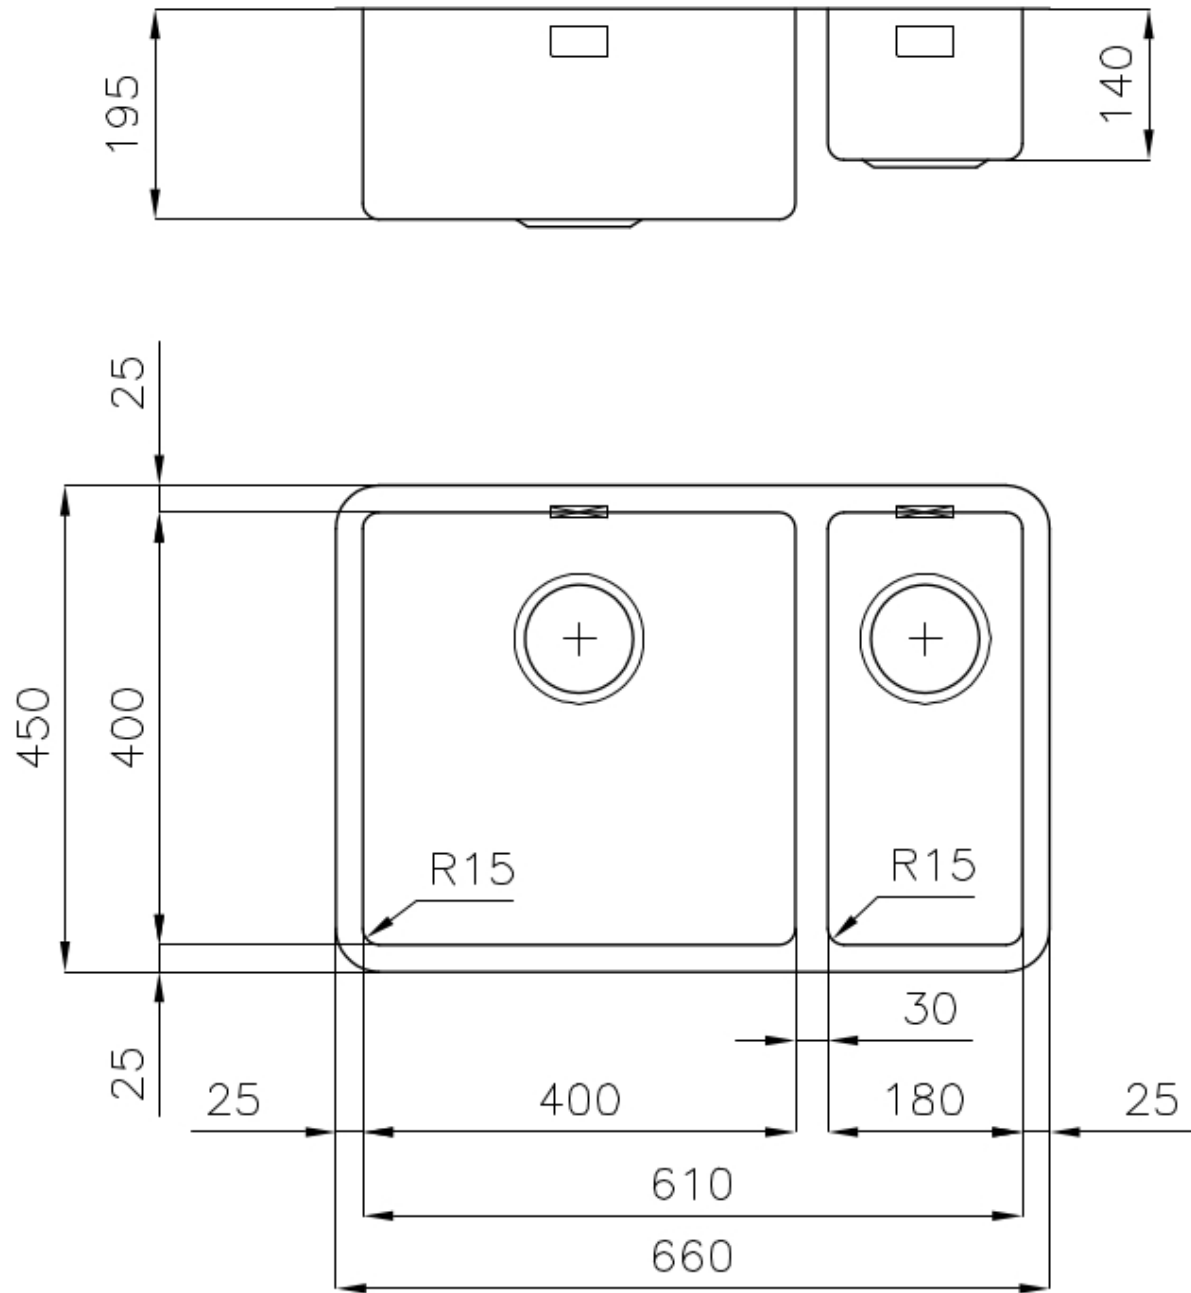

Sink KE - R15

Tank on the left

Kitchen Sinks

Code: 2202 852

DETAILS

Edge/Installation Type	Undermount
Finish	Foster brushed
Material	AISI 304 stainless steel
Texture	Foster brushed
Base	80 cm
Dimensions	660x450 mm
Standard fittings	Fixing hooks, gasket, drain, overflow and siphon, boxed packing
Mixer holes	No standard holes
Built-in hole	View technical data sheet

Drainer No

Width 66 cm

Bowl dimension 400x400 + 180x400mm

Number of bowls 2 bowls

Waste fitting 3,5" drain

FEATURES

High thickness 1mm thick steel. A significant thickness, which guarantees the maximum sturdiness and durability.

Basket 3,5" waste fitting The drain is equipped with a large 3.5" drain, with the practical basket cap that prevents the discharge of solid parts.

Perimetral overflow The overflow is always a security on the Foster sinks that prevents the overflow of water in case of oversights. The perimeter drain solution improves aesthetics thanks to its square and essential shape.

Small radius Bowls with squared shapes with a modern design and an increased capacity, for a minimal aesthetics connected with an extreme practicality.

TECHNICAL DATA

OPTIONAL ACCESSORIES

Cestello inox
8612 000